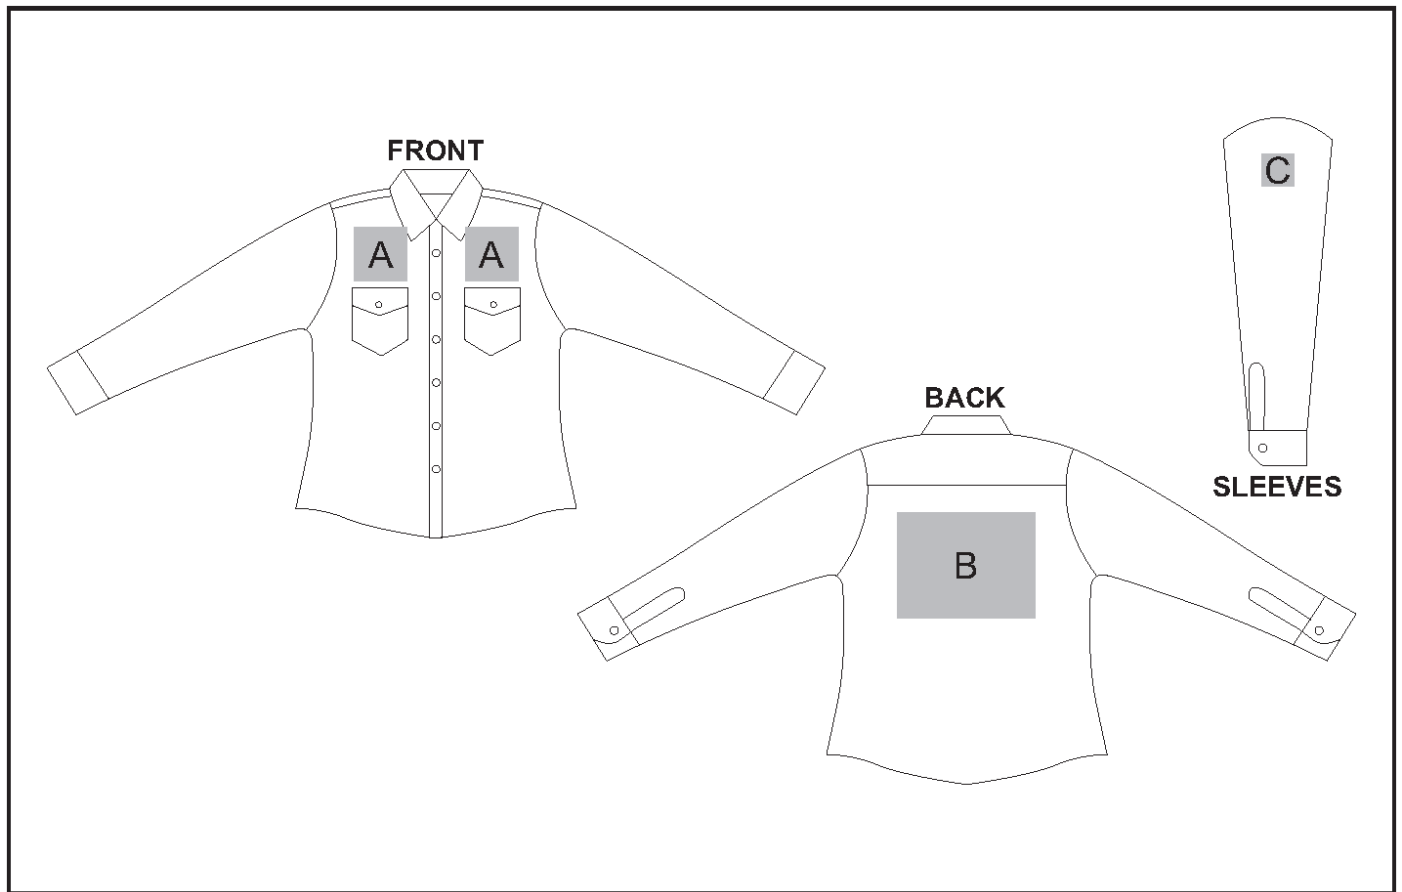

## Ladies Long Sleeve Eastwood Shirt

### Need to know:

- Includes 1-Position Embroidery OR 1-Position Digital Transfer (setup fees apply)
- Cannot guarantee a 100% straight branding on any clothing item with check or stripe detail.
- DTC/EMB inclusive Parameters: Left/Right Chest or Back = 100mm x 100mm

## **Position A**

1. Embroidery (EM-CLOTHING)  
N/A  
Size: 100mm wide x 100mm high
2. Screen Print (SA)  
6 Colours  
Size: 100mm wide x 80mm high
3. Digital Transfer Clothing A6 (DTC-A6)  
Full Colour  
Size: 100mm wide x 100mm high
4. Silicone - Coming soon (STP-A)  
N/A  
Size: 30mm wide x 30mm high
5. Silicone - Coming soon (STP-B)  
N/A  
Size: 50mm wide x 50mm high
6. Silicone - Coming soon (STP-C)  
N/A  
Size: 80mm wide x 80mm high
7. Silicone - Coming soon (STP-D)  
N/A  
Size: 100mm wide x 40mm high

## **Position B**

1. Embroidery (EM-CLOTHING)  
N/A  
Size: 180mm wide x 150mm high
2. Screen Print (SA)  
6 Colours  
Size: 200mm wide x 260mm high
3. Digital Transfer Clothing A6 (DTC-A6)  
Full Colour  
Size: 148mm wide x 105mm high
4. Digital Transfer T-shirts A5 (DTC-A5)  
Full Colour  
Size: 180mm wide x 148mm high
5. Silicone - Coming soon (STP-A)  
N/A  
Size: 30mm wide x 30mm high
6. Silicone - Coming soon (STP-B)  
N/A  
Size: 50mm wide x 50mm high
7. Silicone - Coming soon (STP-C)  
N/A  
Size: 80mm wide x 80mm high
8. Silicone - Coming soon (STP-D)  
N/A  
Size: 120mm wide x 40mm high